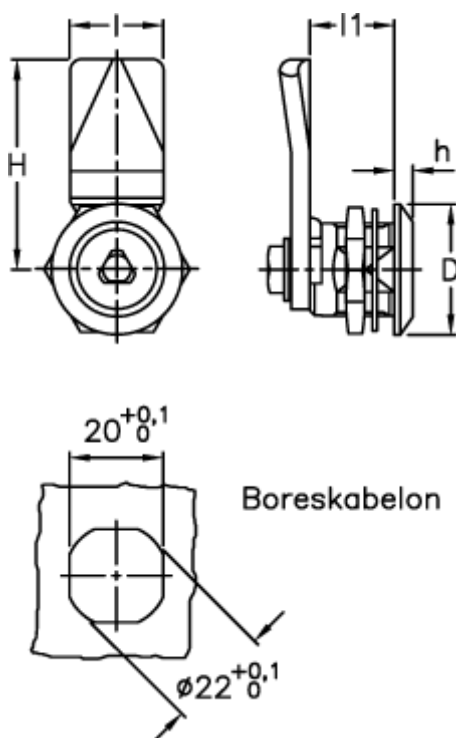

Data Sheet

Article number: 2310421371

Description: E+G Latch w/recessed key
CQ/T-45-18-SST

Measures

D = 28

H = 45

h = 4

l = 20

l1 = 18